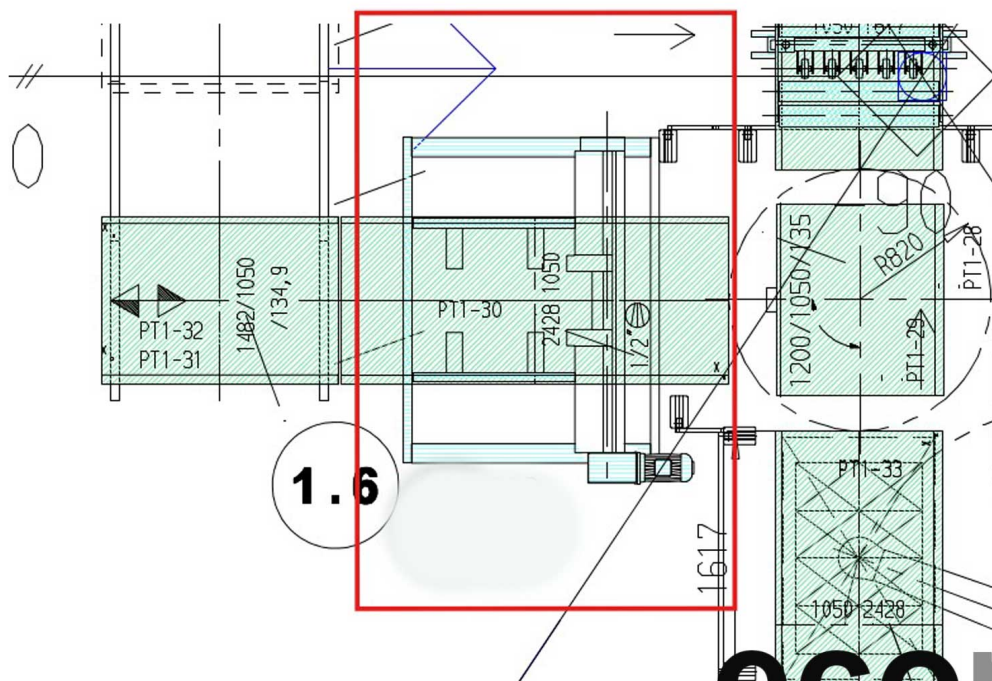

ecomac
Gebrauchtmachines

Subject to prior sale – without engagement

Berliner Strasse 31
93073 Neutraubling
Germany
Phone: +49 (0) 94 01 - 93 05-0
Fax: +49 (0) 94 01 - 93 05-20
E-mail: sales@ecomac.de

Managing Director
Ludwig Stierstorfer

Sparkasse Neutraubling
Account 30912406
BLZ 75050000
BIC BYLADEM1RBG
IBAN DE13750500000030912406

Commerzbank Regensburg
Account 6005870
BLZ 75040062
BIC COBADEFF750
IBAN DE36750400620600587000

Expressbahnhof
93047 Regensburg
Airfreight Nürnberg

Registered office Neutraubling
Registration Court
Regensburg HRB 5134